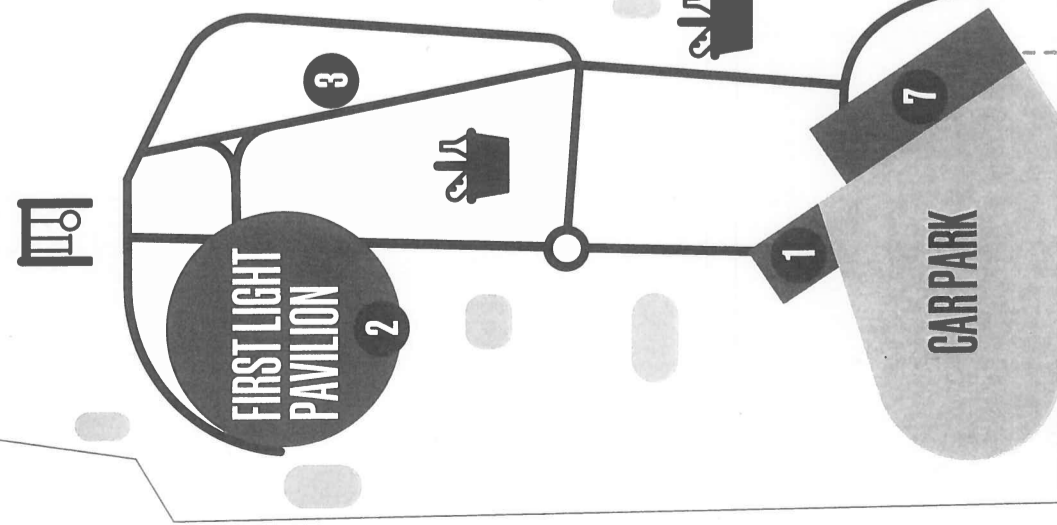

↑ ARBORETUM

- 1 ENTRANCE**
- 2 FIRST LIGHT PAVILION**
First Light Exhibition, Space Dome
☕ ♿
- 3 EXHIBITION PATHWAY**
- 4 SPACE PAVILION**
Science Exhibition, Classroom, Events Space
☕ ♿
- 5 TELESCOPE PATHWAY**
- 6 STAR PAVILION**
Wolfson Auditorium
☕ ♿
- 7 PLANET PAVILION**
Clockwork Orrey, Exit
☕ ♿

JBO

Barrier

North side Entrance

- Footpaths
- Ponds
- Picnic Areas
- Playground
- Café
- Toilets
- Gift Shop
- Amphitheatre

- 1 ENTRANCE**
- 2 FIRST LIGHT PAVILION**
First Light Exhibition, Space Dome
☕ ♿
- 3 EXHIBITION PATHWAY**
- 4 SPACE PAVILION**
Science Exhibition, Classroom, Events Space
☕ ♿
- 5 TELESCOPE PATHWAY**
- 6 STAR PAVILION**
Wolfson Auditorium
☕ ♿
- 7 PLANET PAVILION**
Clockwork Orrey, Exit
☕ ♿